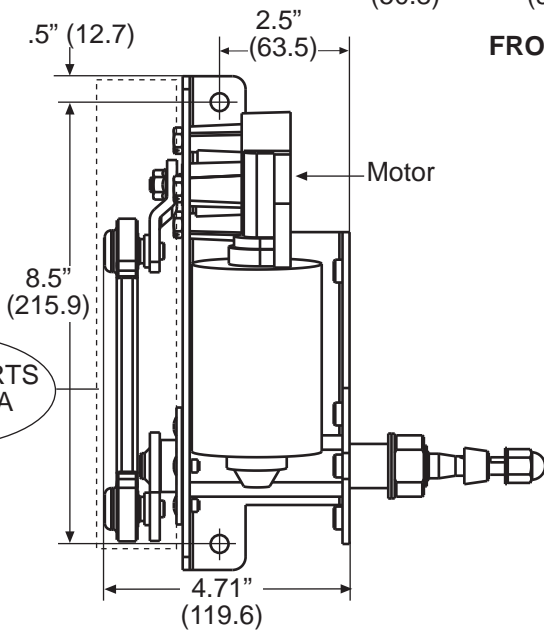

amequipment.com
 Phone: (541) 327-1546
 FAX: (541) 327-1548

M1A

Metro 1A unitized assembly detail

REAR VIEW

FRONT VIEW

TOP VIEW

MOVING PARTS
 KEEP AREA
 CLEAR