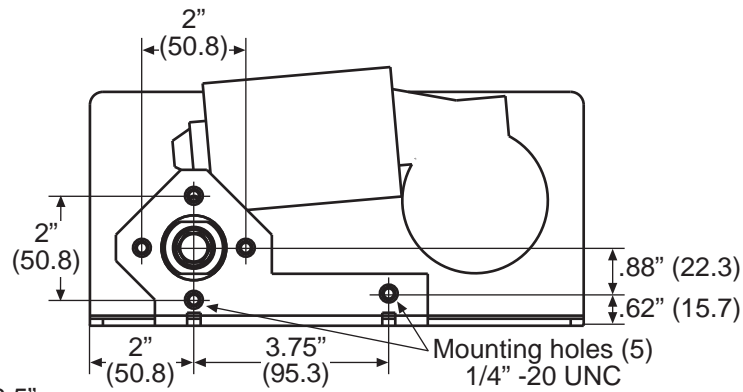

amequipment.com
 Phone: (541) 327-1546
 FAX: (541) 327-1548

M1A

Metro 1A unitized assembly detail

REAR VIEW

FRONT VIEW

TOP VIEW

MOVING PARTS
 KEEP AREA
 CLEAR