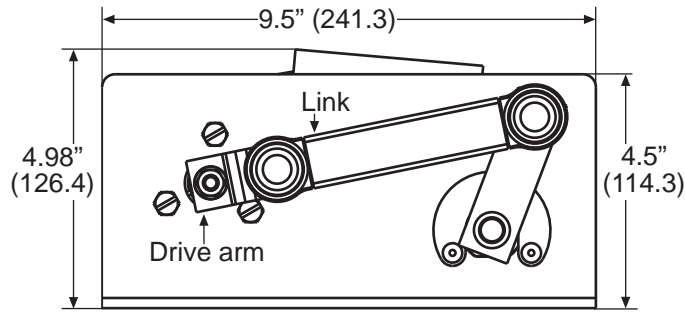

amequipment.com
 Phone: (541) 327-1546
 FAX: (541) 327-1548

M1A

Metro 1A unitized assembly detail

REAR VIEW

FRONT VIEW

TOP VIEW

MOVING PARTS
 KEEP AREA
 CLEAR