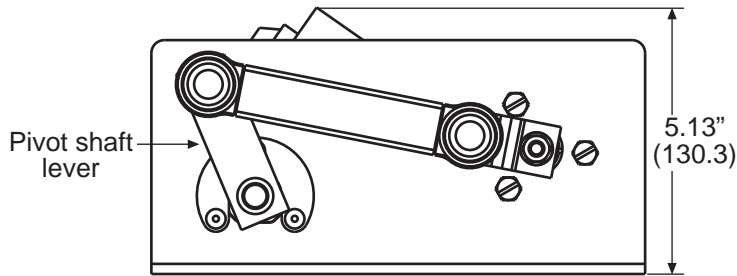

amequipment.com
 Phone: (541) 327-1546
 FAX: (541) 327-1548

M1B

Metro 1B unitized assembly detail

REAR VIEW

FRONT VIEW

MOVING PARTS
 KEEP AREA
 CLEAR

TOP VIEW