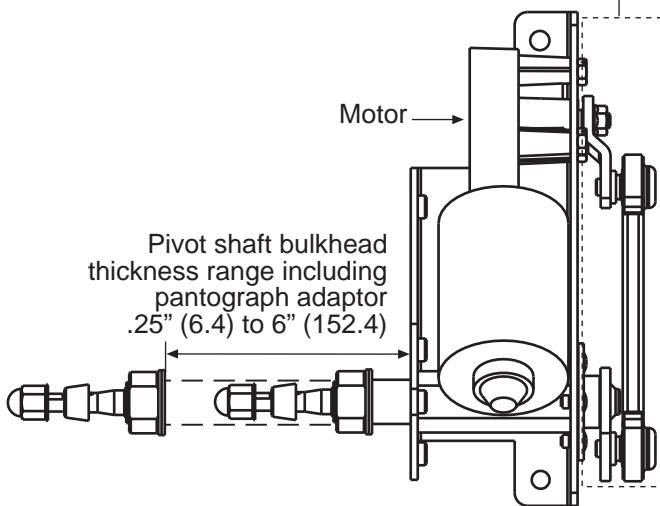

amequipment.com
 Phone: (541) 327-1546
 FAX: (541) 327-1548

M1B

Metro 1B unitized assembly detail

REAR VIEW

FRONT VIEW

MOVING PARTS
 KEEP AREA
 CLEAR

TOP VIEW