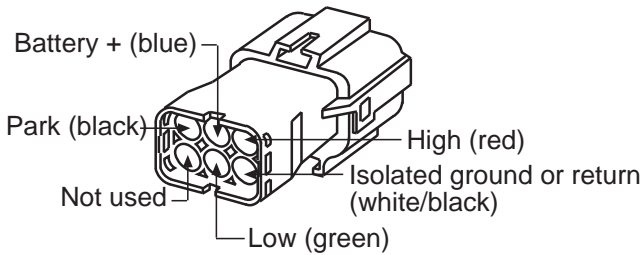

230 and 238 Motor Connectors

Dynamic park motor connector

SWP (Superior Waterproof) connector package shown. Used with 230 and 238 series dynamic park wiper motors

Dynamic park harness connector

Coast to park motor connector