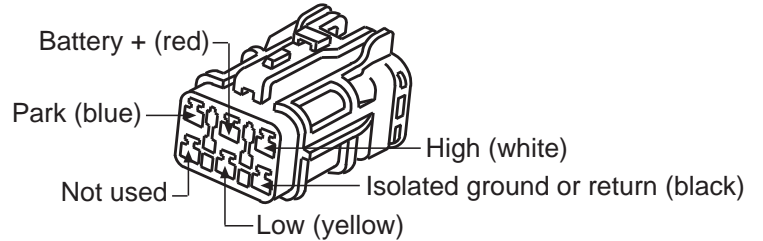

230 and 238 Motor Connectors

Dynamic park motor connector

SWP (Superior Waterproof) connector package shown. Used with 230 and 238 series dynamic park wiper motors

Dynamic park harness connector

Coast to park motor connector