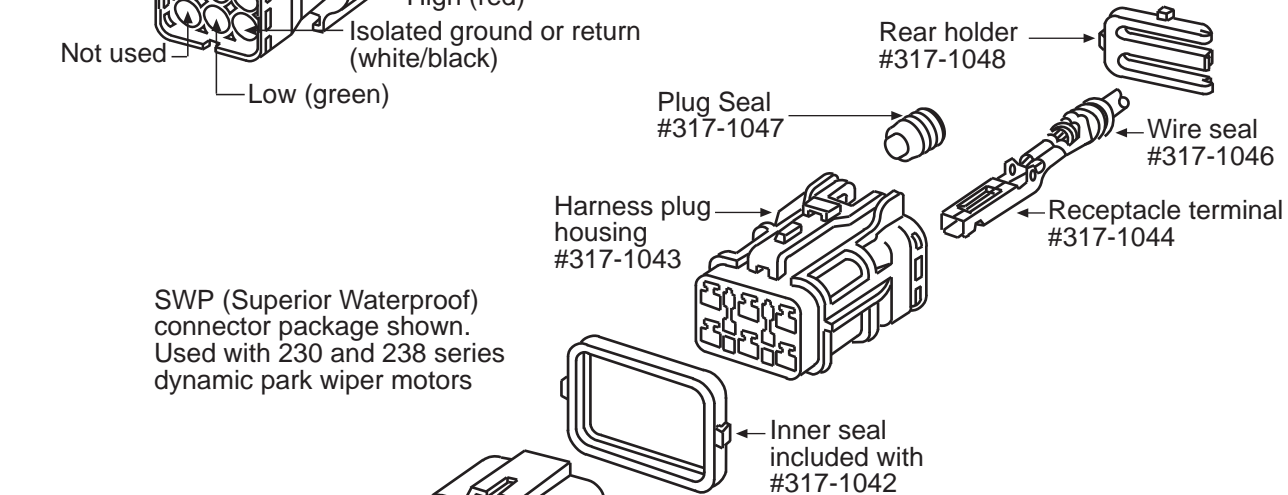

230 and 238 Motor Connectors

Dynamic park motor connector

SWP (Superior Waterproof) connector package shown. Used with 230 and 238 series dynamic park wiper motors

Dynamic park harness connector

Coast to park motor connector