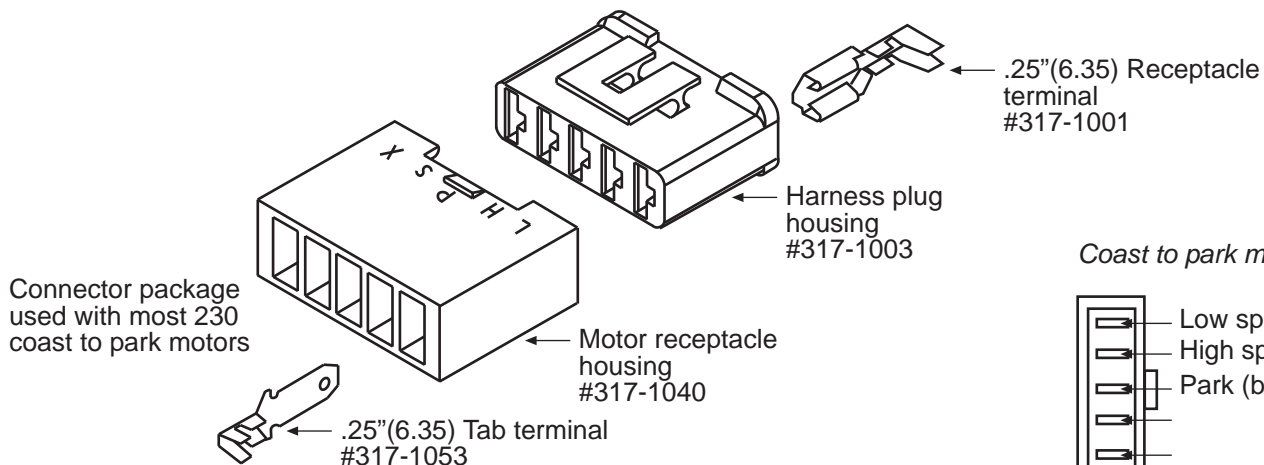

230 and 238 Motor Connectors

Dynamic park motor connector

SWP (Superior Waterproof) connector package shown. Used with 230 and 238 series dynamic park wiper motors

Dynamic park harness connector

Coast to park motor connector