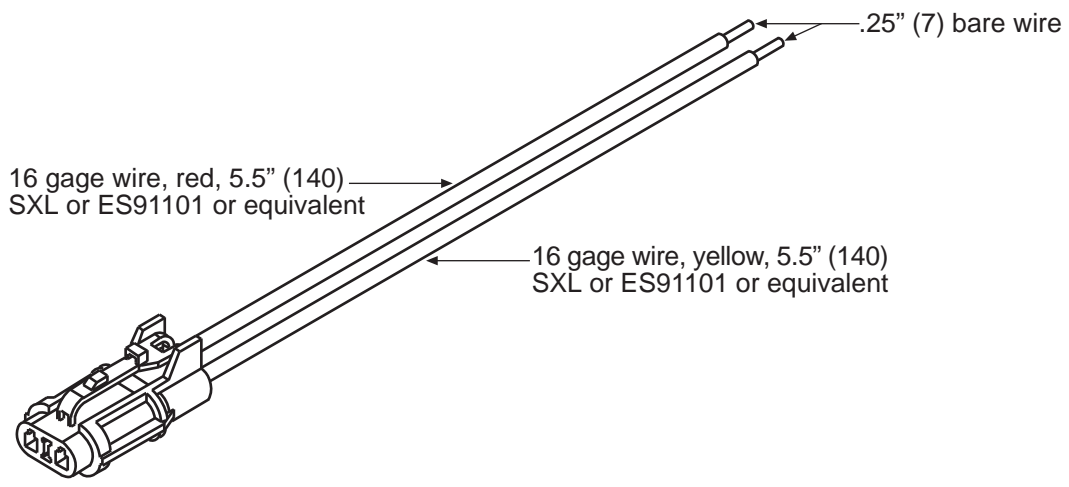

amequipment.com
Phone: (541) 327-1546
FAX: (541) 327-1548

210
Accessories

310-1059

- Assembly includes:
 - 1 housing, 317-1058
 - 2 terminals, 317-1044 (not visible in assembly, see illustration below)
 - 2 seals, 317-1046 (not visible in assembly, see illustration below)
 - 1 retainer, 317-1059 (not visible in assembly, see illustration below)
 - 1 red wire, 5.5" (140)
 - 1 yellow wire, 5.5" (140)

317-1058, 317-1044, 317-1046, 317-1059

- Components of 310-1059 assembly, available separately